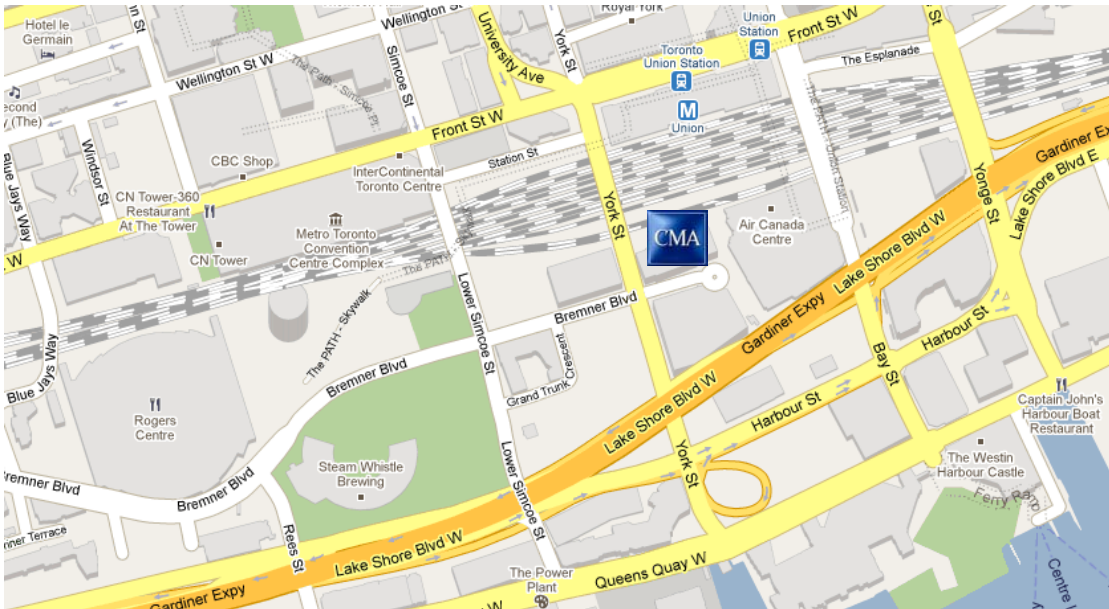

Welcome Information Package Professional Development Institute, CMA Ontario

CMA Ontario and the Toronto Professional Development Institute are in the TELUS building, which is located on the north-east corner of York Street and Bremner Blvd, just one block north of the Lakeshore Road.

**Toronto Professional Development Institute (PDI)
CMA Ontario
25 York Street, Suite 1100
Toronto, Ontario, M5J 2V5**

The Toronto Professional Development Institute is only a 30-minute drive from Pearson International Airport and 5 minutes from the Toronto Island Airport.

Arriving at 25 York St.

CMA Ontario and the Toronto PDI occupy the entire 11th floor of the Telus Building at 25 York St.

The street entrance to the main lobby is located on the south side of the building facing Bremner Boulevard.

Directions to the Toronto Professional Development Institute

Public Transportation - TTC, the GO Train and Via Rail

Union Station is the central transportation hub for all the public transportation in the downtown core. The station is located in the heart of Toronto on the south side of Front Street, west of Bay Street and east of York Street.

- Get off on the Union Station exit
- Proceed to Go Concourse level. Landmarks on this level include the main GO ticket counter, Jugo Juice, LCBO, Cinnabon and Second Cup.
- Follow the directions to the Air Canada Centre and continue walking through the Blue Zone up to Gate 1
- Once you reach Gate 1, turn right and proceed through the exit doors towards 25 York St.